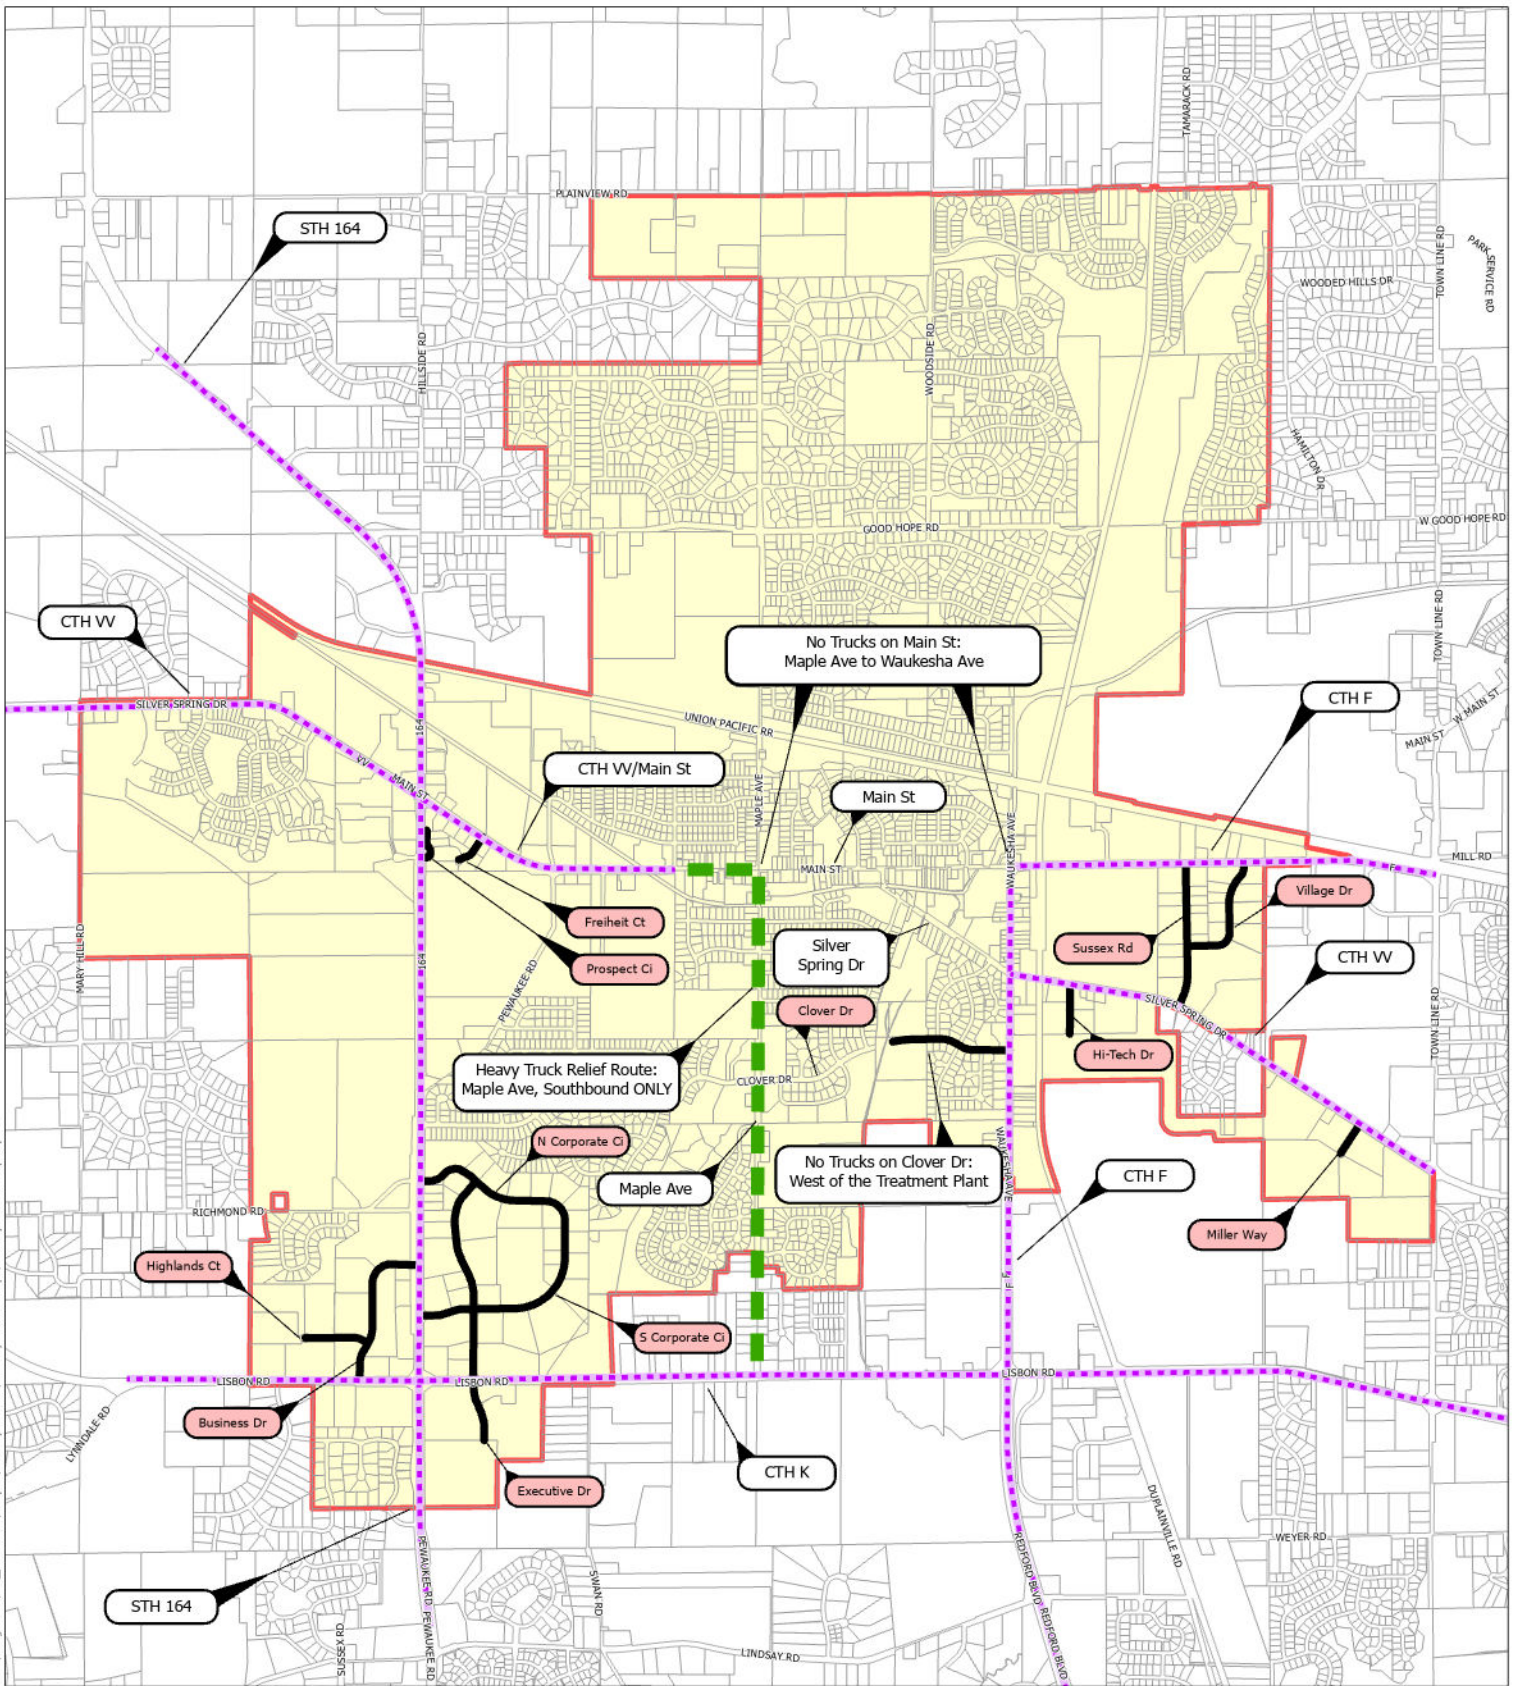

I:\Projects\20_Sussex\Maps\HeavyTruck\Map\HeavyTruckMap.aprx

- Heavy Traffic Route
- Heavy Traffic Relief Route
- County & State Highways
- Village of Sussex

Spring Weight Limit Routes for Heavy Trucks Village of Sussex